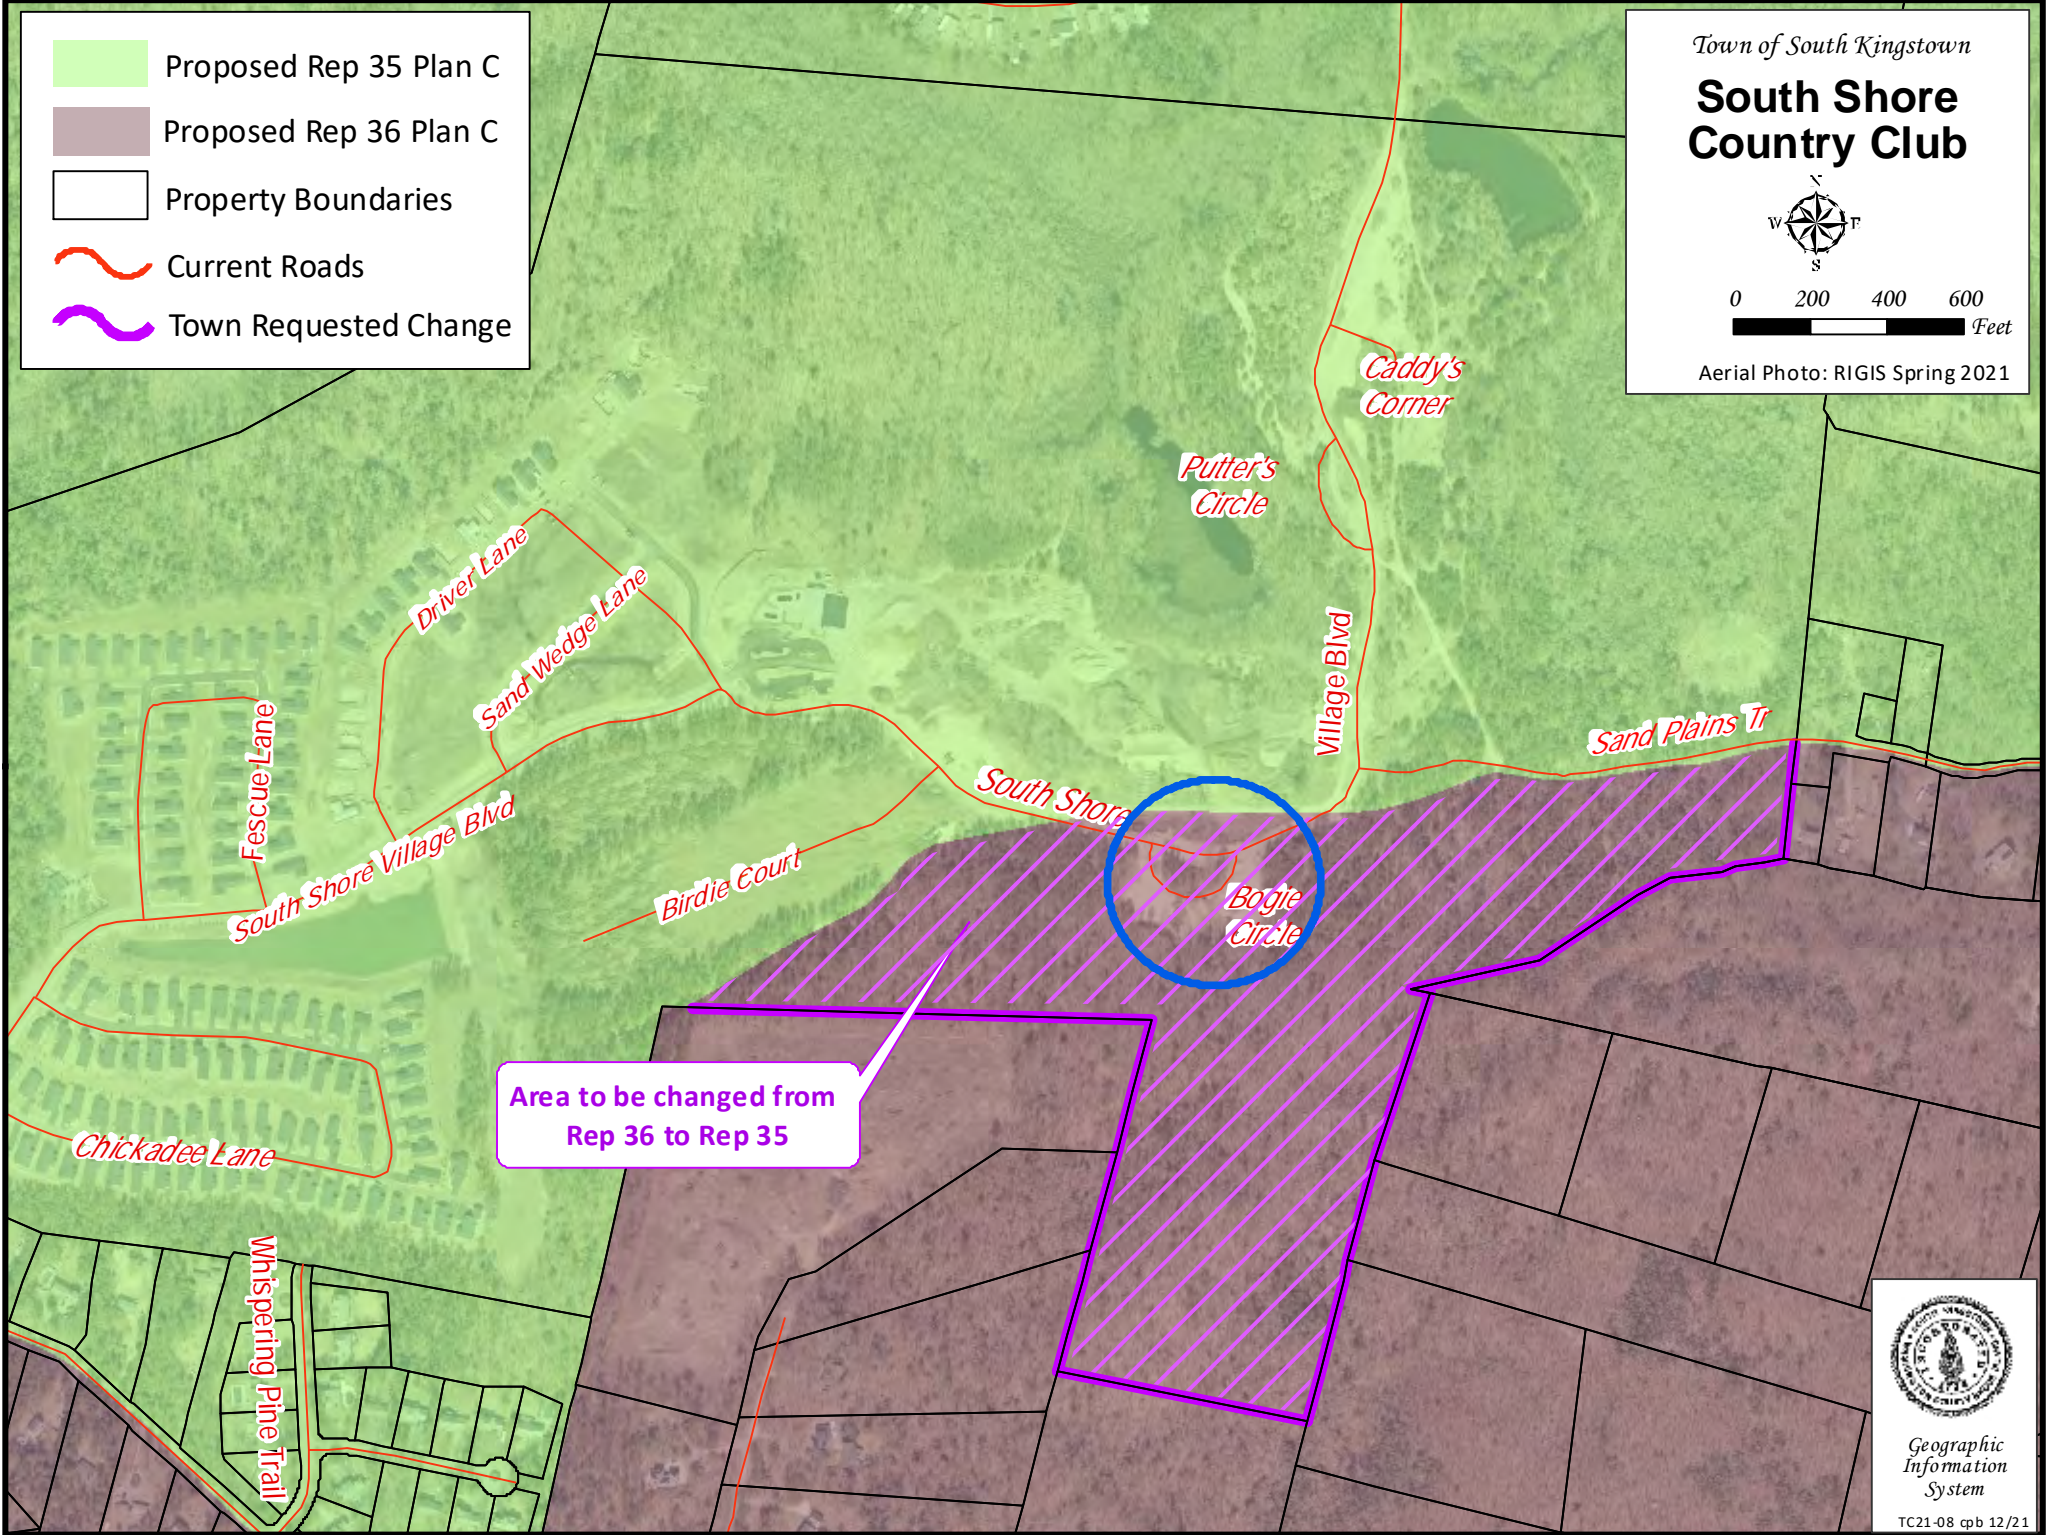

- Proposed Rep 35 Plan C
- Proposed Rep 36 Plan C
- Property Boundaries
- Current Roads
- Town Requested Change

Town of South Kingstown

South Shore Country Club

Aerial Photo: RIGIS Spring 2021

Area to be changed from
Rep 36 to Rep 35

Geographic Information System